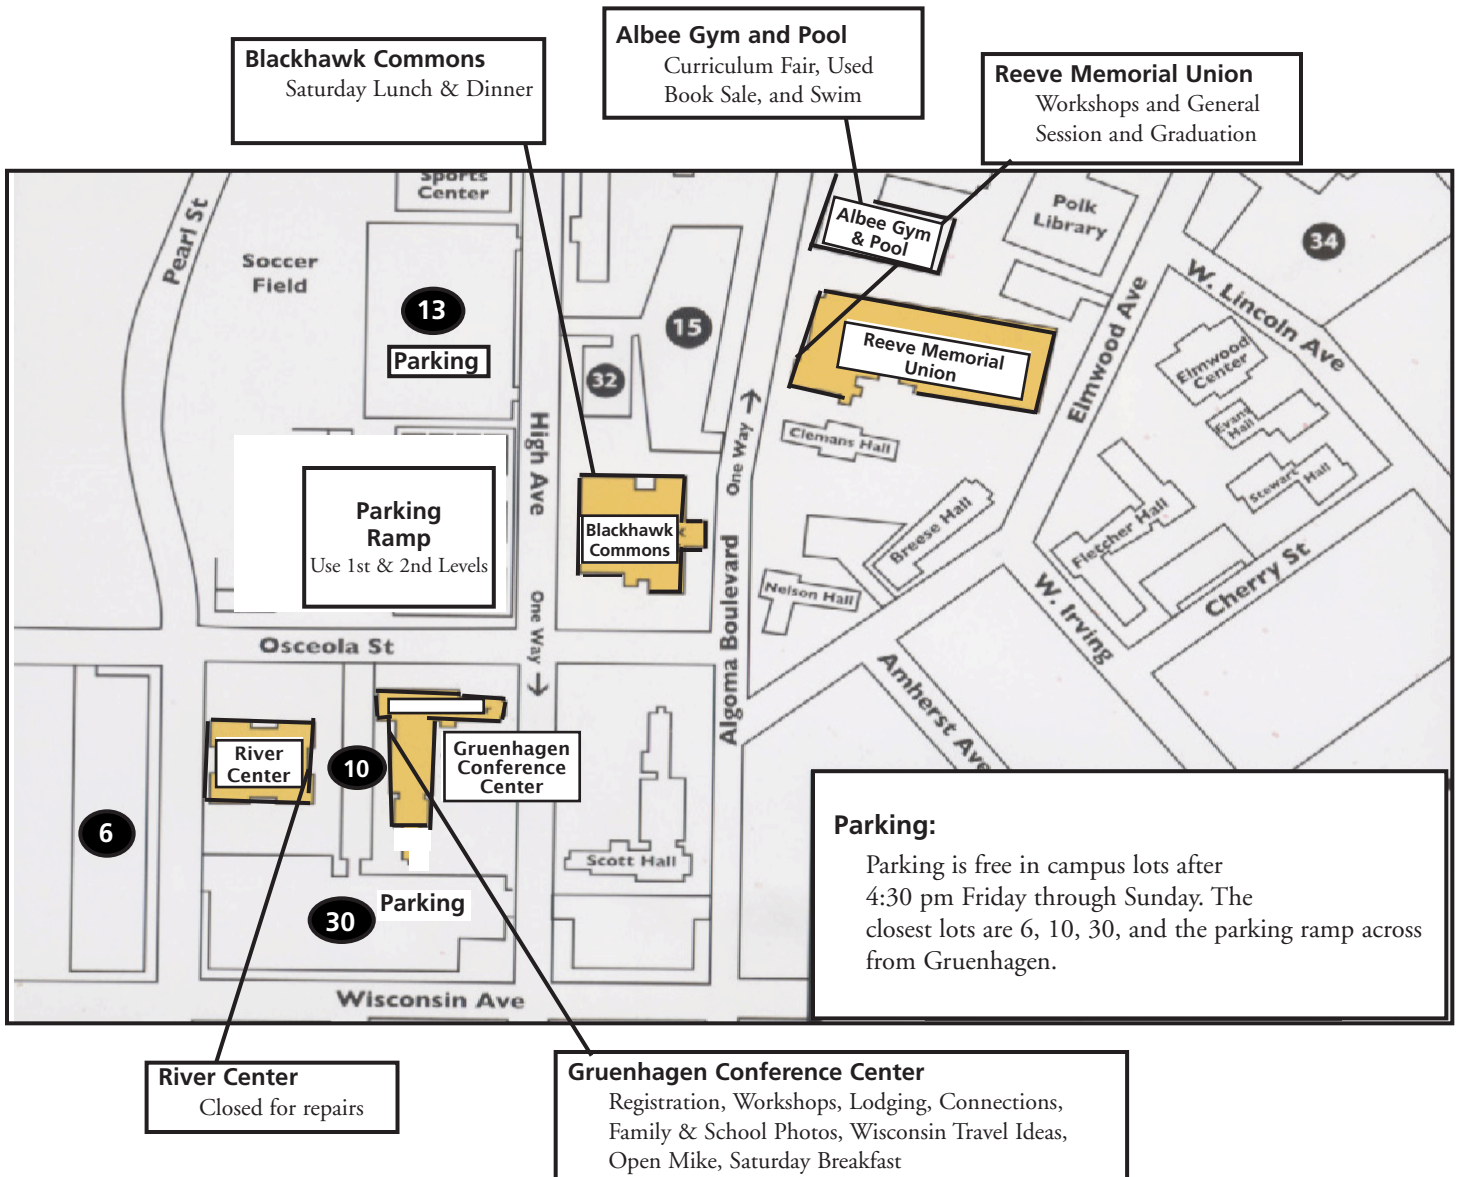

WPA Conference Location

Distances from major cities to Oshkosh WI

Gruenhagen Conference Center
 208 Osceola St.
 Oshkosh, WI 54901
 (920) 424-1106

For directions from your home to the Conference Center, use Google Maps or MapQuest. When you arrive at the University, park in one of the lots near the Conference Center; or levels 1 and 2 of the new parking ramp; see map below. Parking is free after 4:30 pm on Friday through Sunday. Conference activities will be held in the buildings indicated on this map. Begin by picking up your registration materials in the Gruenhagen Conference Center.

Parking:
 Parking is free in campus lots after 4:30 pm Friday through Sunday. The closest lots are 6, 10, 30, and the parking ramp across from Gruenhagen.

Main Roads and Streets Leading to the Gruenhagen Conference Center in Oshkosh

Gruenhagen Conference Center
208 Osceola St.
Oshkosh, WI 54901
(920) 424-1106