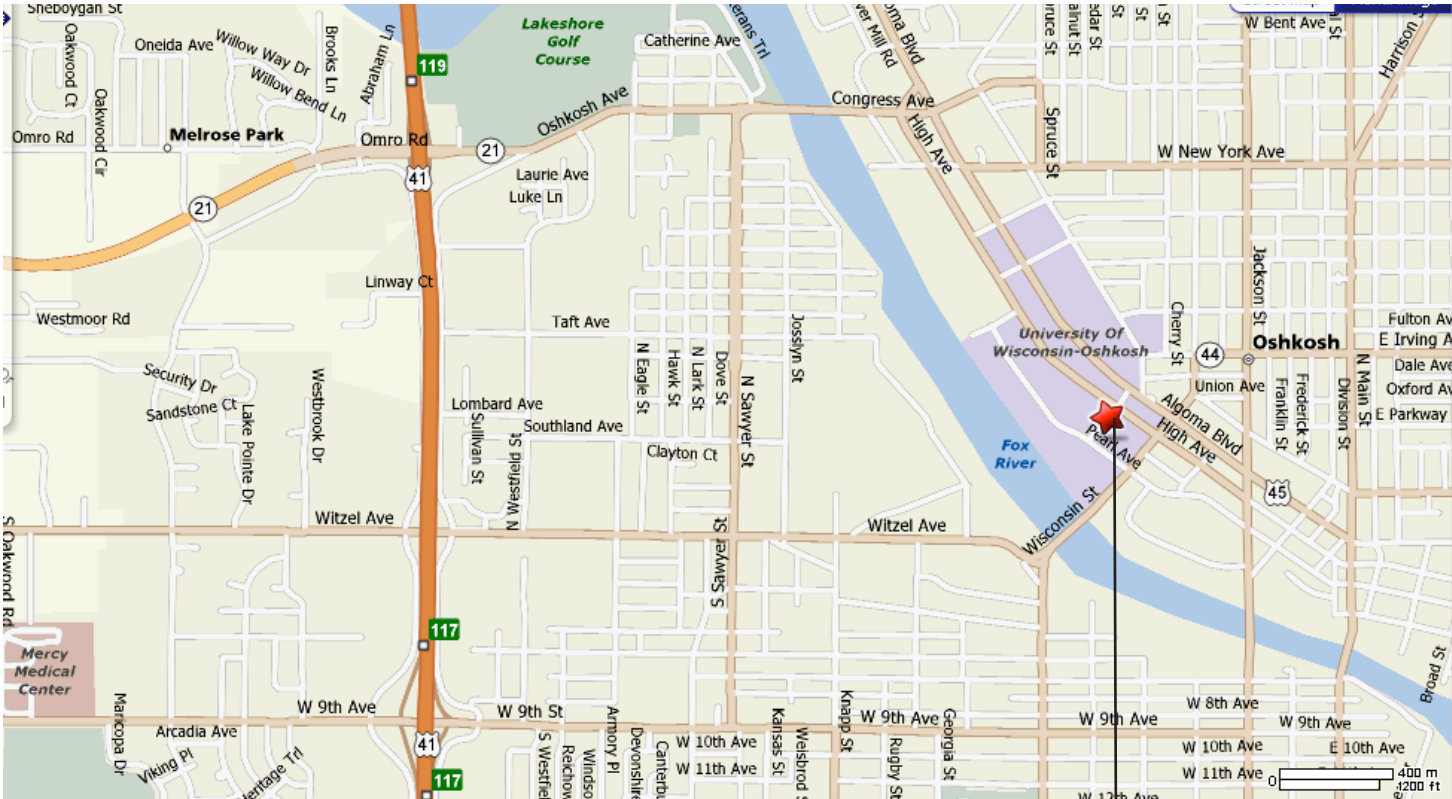

WPA Conference Location

Distances from major cities to Oshkosh WI

Gruenhagen Conference Center
 208 Osceola St.
 Oshkosh, WI 54901
 (920) 424-1106

For directions from your home to the Conference Center, use Google Maps or MapQuest. When you arrive at the University, park in one of the lots near the Conference Center; or levels 1 and 2 of the new parking ramp; see map below. Parking is free after 4:30 pm on Friday through Sunday. Conference activities will be held in the buildings indicated on this map. Begin by picking up your registration materials in the Gruenhagen Conference Center.

Parking:
 Parking is free in campus lots after 4:30 pm Friday through Sunday. The closest lots are 6, 10, 30, and the parking ramp across from Gruenhagen.

Main Roads and Streets Leading to the Gruenhagen Conference Center in Oshkosh